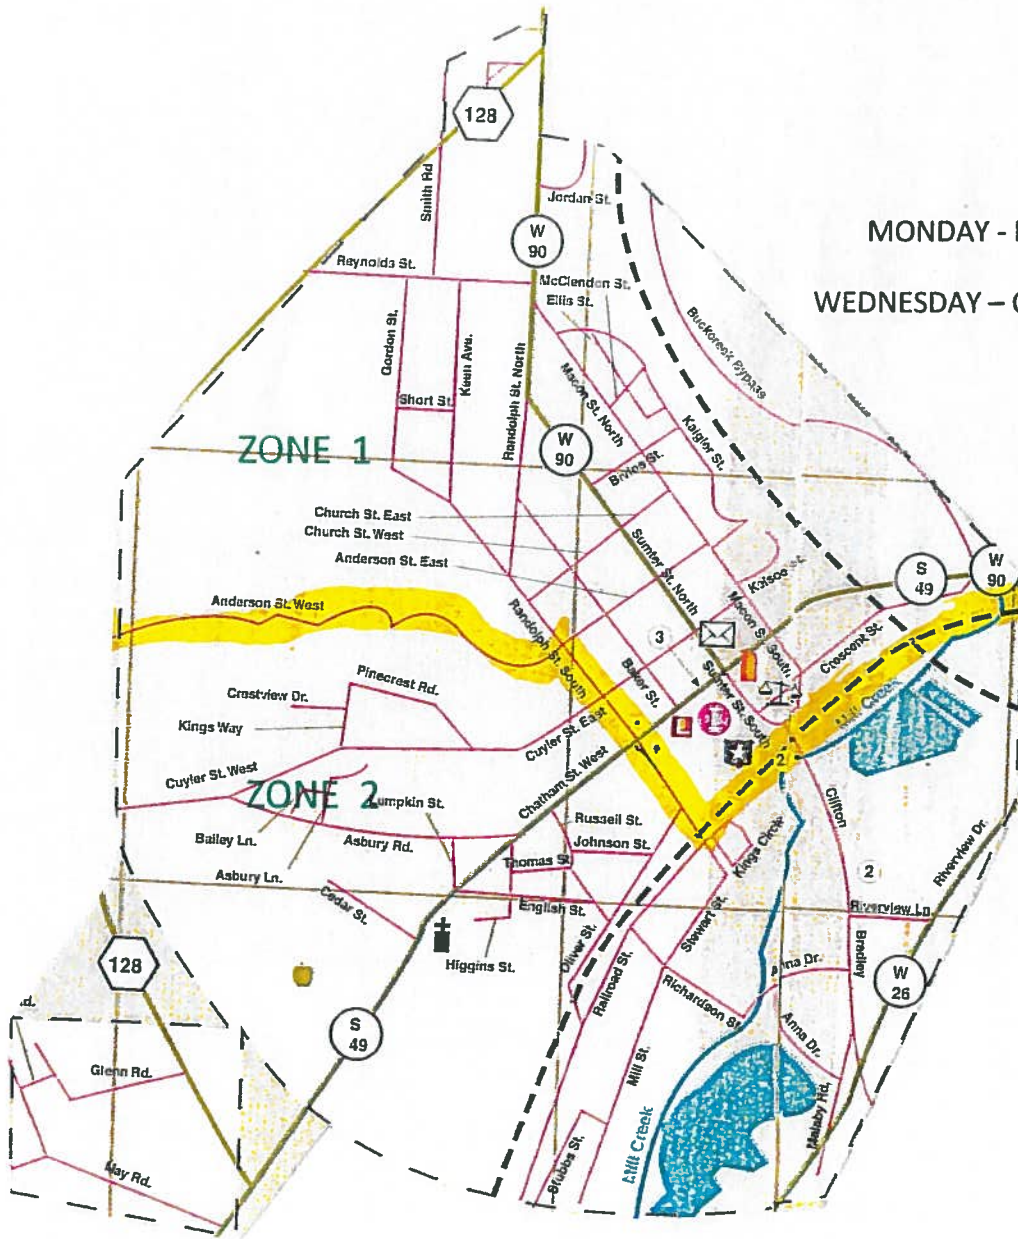

CITY OF OGLETHORPE

LIMB TRUCK SCHEDULE

ZONE 1

MONDAY - LIMB AND YARD DEBRIS
WEDNESDAY - OLD FURNITURE, TRASH
OTHER THAN LIMBS

ZONE 2

TUESDAY - LIMBS AND YARD DEBRIS
THURSDAY - OLD FURNITURE, TRASH
OTHER THAN LIMBS